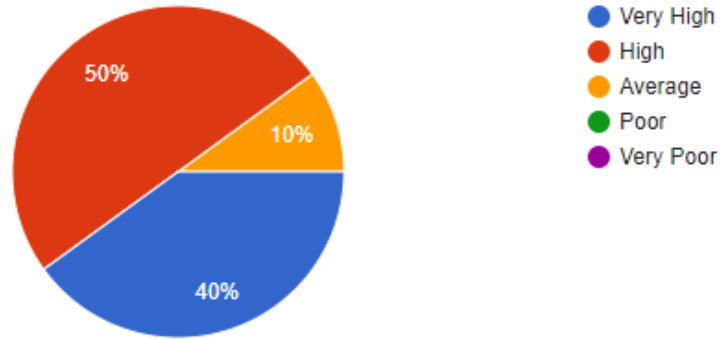

10 responses

 Copy

- Very High
- High
- Average
- Poor
- Very Poor

Overall rating of the Quiz

10 responses

BUNTS SANGHA'S
S.M. SHETTY COLLEGE OF SCIENCE, COMMERCE AND MANAGEMENT
STUDIES, POWAI

NAAC ACCREDITED 'A' GRADE