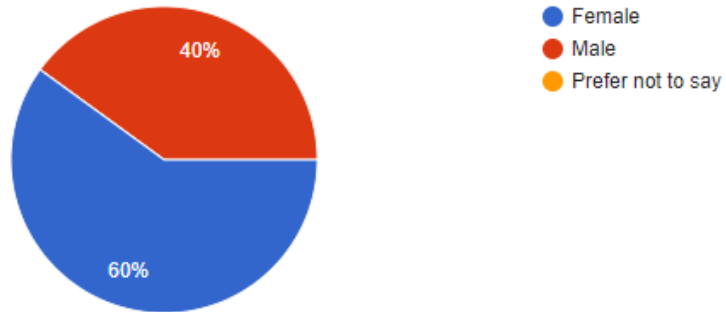

BUNTS SANGHA'S
S.M. SHETTY COLLEGE OF SCIENCE, COMMERCE AND MANAGEMENT
STUDIES, POWAI

NAAC ACCREDITED 'A' GRADE

Permanently Affiliated to the University of Mumbai

IMC RBNQ CERTIFICATE OF MERIT 2019

ISO 21001:2018 CERTIFIED

Feedback

Gender

10 responses