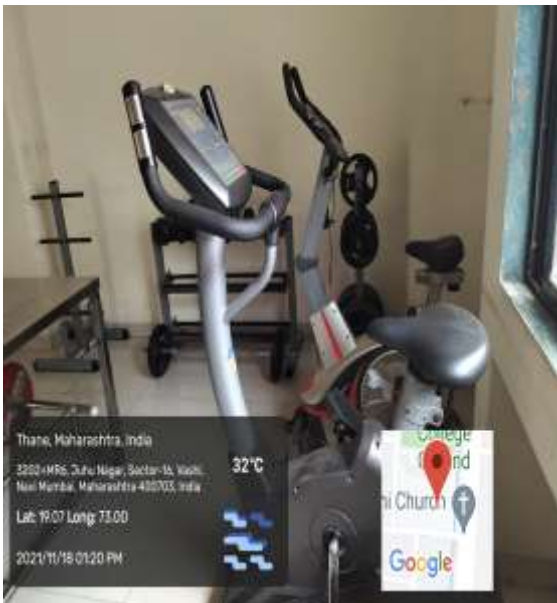

Rayat Shikshan Sanstha's
Karmaveer Bhaurao Patil College, Vashi
 [Autonomous college]

**4.1.2: Institution has adequate facilities for cultural activities, yoga, sport & games
 (Indoor & outdoor) including gymnasium, yoga center & auditorium**

Auditorium

Conference Hall

Cultural/Art Circle

Indoor Games

Outdoor Games

Gymnasium

English Language Laboratory

Commerce Laboratory